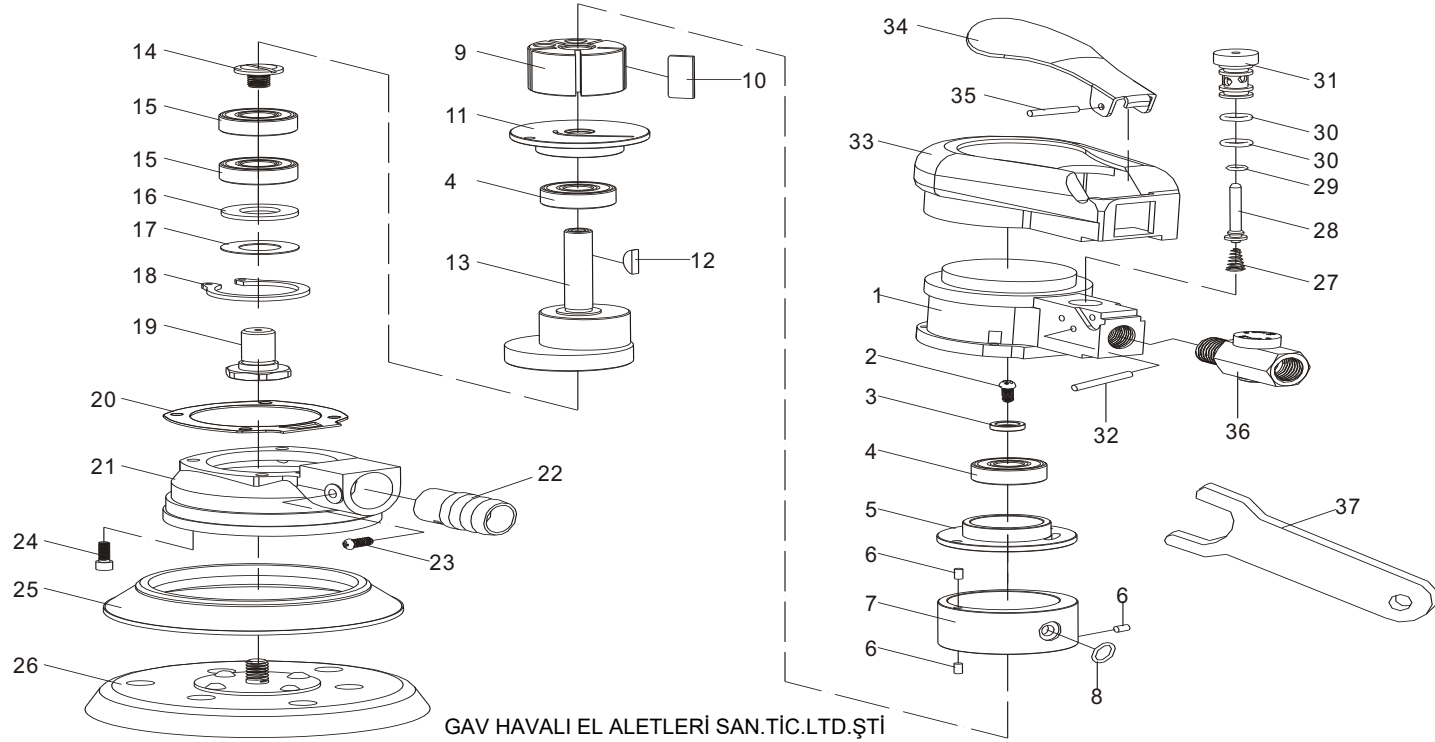

# AT-980-6V GAV HAVALI ORBİTAL ZIMPARA

GAV HAVALI EL ALETLERİ SAN.TİC.LTD.ŞTİ  
TEL:0216 540 52 80 / 0549 540 52 80

NO.	PARÇA ADI	ADET
01	Main Housing	1
02	Screw	1
03	Washer	1
04	Bearing	2
05	Rear Plate	1
06	Fixing Bolt	3
07	Cylinder	1
08	O-Ring	2
09	Rotor	1
10	Rotor Blade	5
11	Front Plate	1
12	Key	1
13	Orbit Axle	1
14	Fixing Screw	1
15	Bearing	2
16	Dust Closure	1
17	Spacer	1
18	E-Clip	1
19	Bearing Stand	1

NO.	PARÇA ADI	ADET
20	Gasket	1
21	Head Cover	1
22	Dust Tube Connector	1
23	Screw	1
24	Hex Screw	4
25	Dust Cover	1
26	Sanding Pad	1
27	Spring	1
28	Valve Stem	1
29	O-Ring	1
30	O-Ring	1
31	Valve Bushing	1
32	Fixing Bolt	1
33	Housing Cover	1
34	Trigger	1
35	Fixing Bolt	1
36	Air inlet Regulator	1
37	Wrench	1